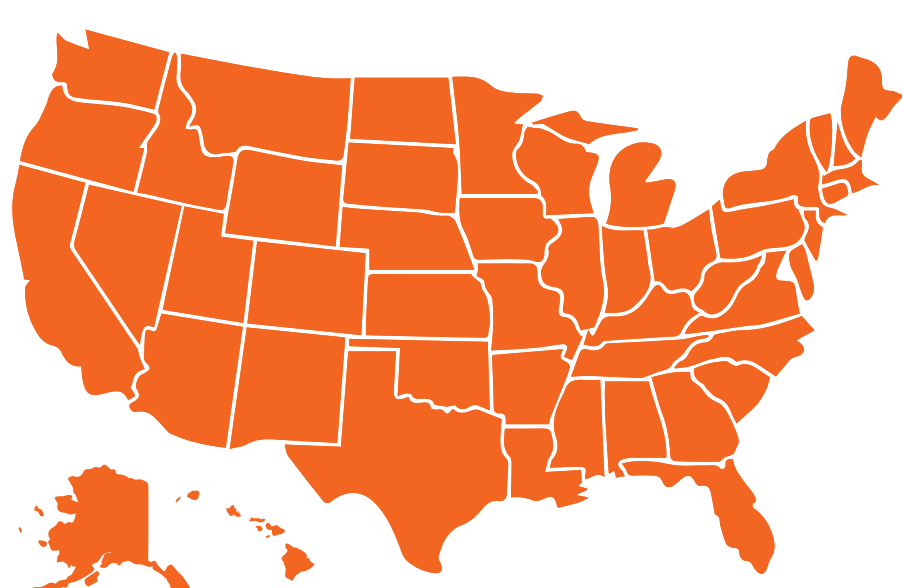

## THE DEALERSHIP PHOTO CHALLENGE

The Dealership Photo Challenge rewards you for visiting as many U.S. H-D® dealerships as possible. Rewards start at **ten check-ins**, and the member with the most in a year wins a **\$2,000 H-D® gift card**.

## 15 FOR '25 CHALLENGE

Each year, H-D® creates a 10 Rides Challenge that feature amazing rides all over the U.S. Each destination earns you a **commemorative coin & digital badge for each one**.

## 50 RIDES, ONE NATION CHALLENGE

The 50 Rides, One Nation Challenge is perfect for those who want to see the entire country. Submit photos from each U.S. state to earn a **commemorative coin** for each, and have your name on a **permanent rivet** at the H-D® Museum in Milwaukee if you visit all 50 states.