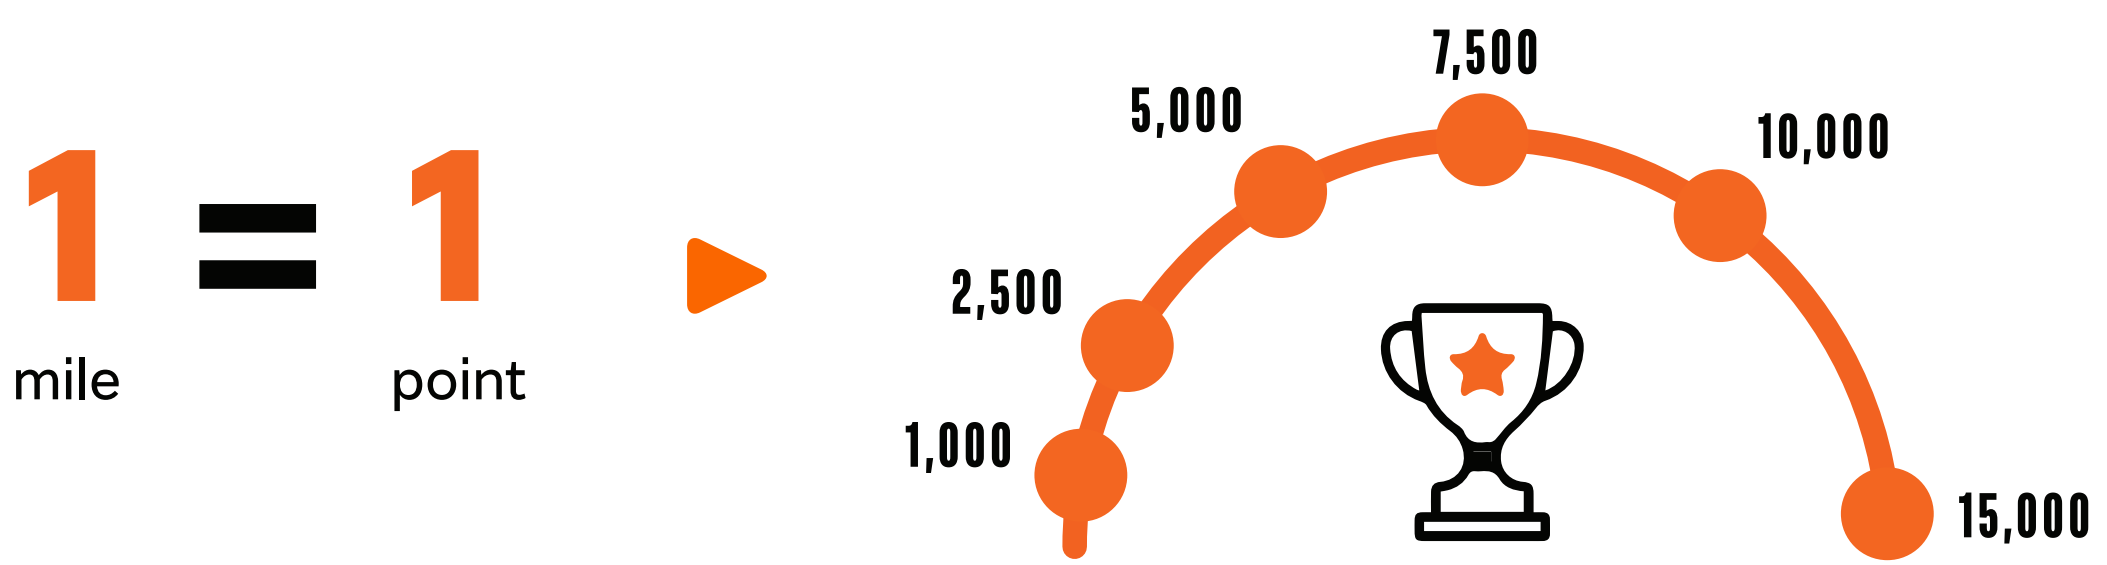

## THE ANNUAL MILEAGE CHALLENGE

The Annual Mileage Challenge lets you earn a point for every mile, when reaching six key mileage achievements. You can **earn up to 15,000 points** which is a **\$150 value**. You'll also receive **annual community recognition and cool collectibles**.

## THE LIFETIME MILEAGE CHALLENGE

The Lifetime Mileage Challenge lets you stack your annual readings year over year & build your legendary H.O.G. status with **pins, patches, & special rocker medallions** for your bike at **every 100,000 miles**.

**1,000+ MILES**